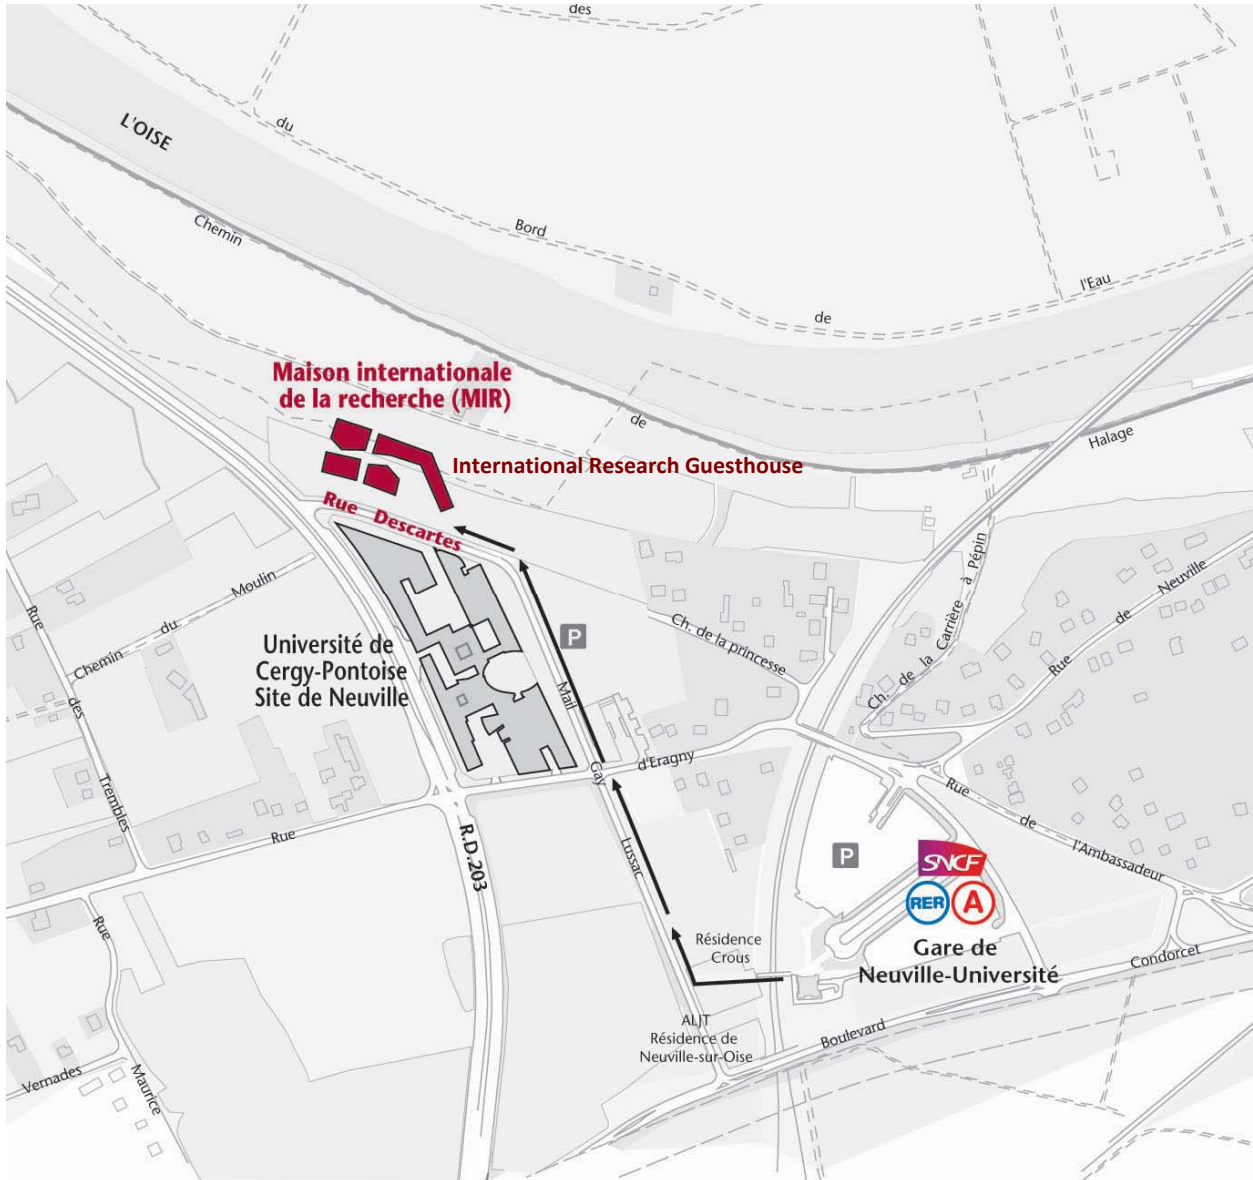

By car

> **From Paris** : from Porte Maillot, direction La Défense. Take the A86, then the A15 following signs for Cergy-Pontoise and come off at exit (*sortie*) 7. Take the N184 towards Versailles/Jouy-le-Moutier/Neuville-sur-Oise.

> **From Versailles** : Take the N184 towards Beauvais until Conflans-Sainte-Honorine, then follow Neuville-sur-Oise.

GPS coordinates : 49.018246, 2.073883

From Paris - RER line A

Take RER A (terminus : Cergy-Le-Haut) to Neuville-Université ; « Côté Université » exit

From Paris - by train

From Paris Saint-Lazare, take line L (terminus : Cergy-Le-Haut) to Neuville-Université ; « Côté Université » exit

From Charles de Gaulle airport

Take the bus 9518 to the terminus Cergy-Préfecture and then RER A - one station to Neuville-Université.

From Orly airport

Take the Orlyval to Antony and the RER B to Châtelet-les-Halles. Then change to the RER A to Neuville-Université