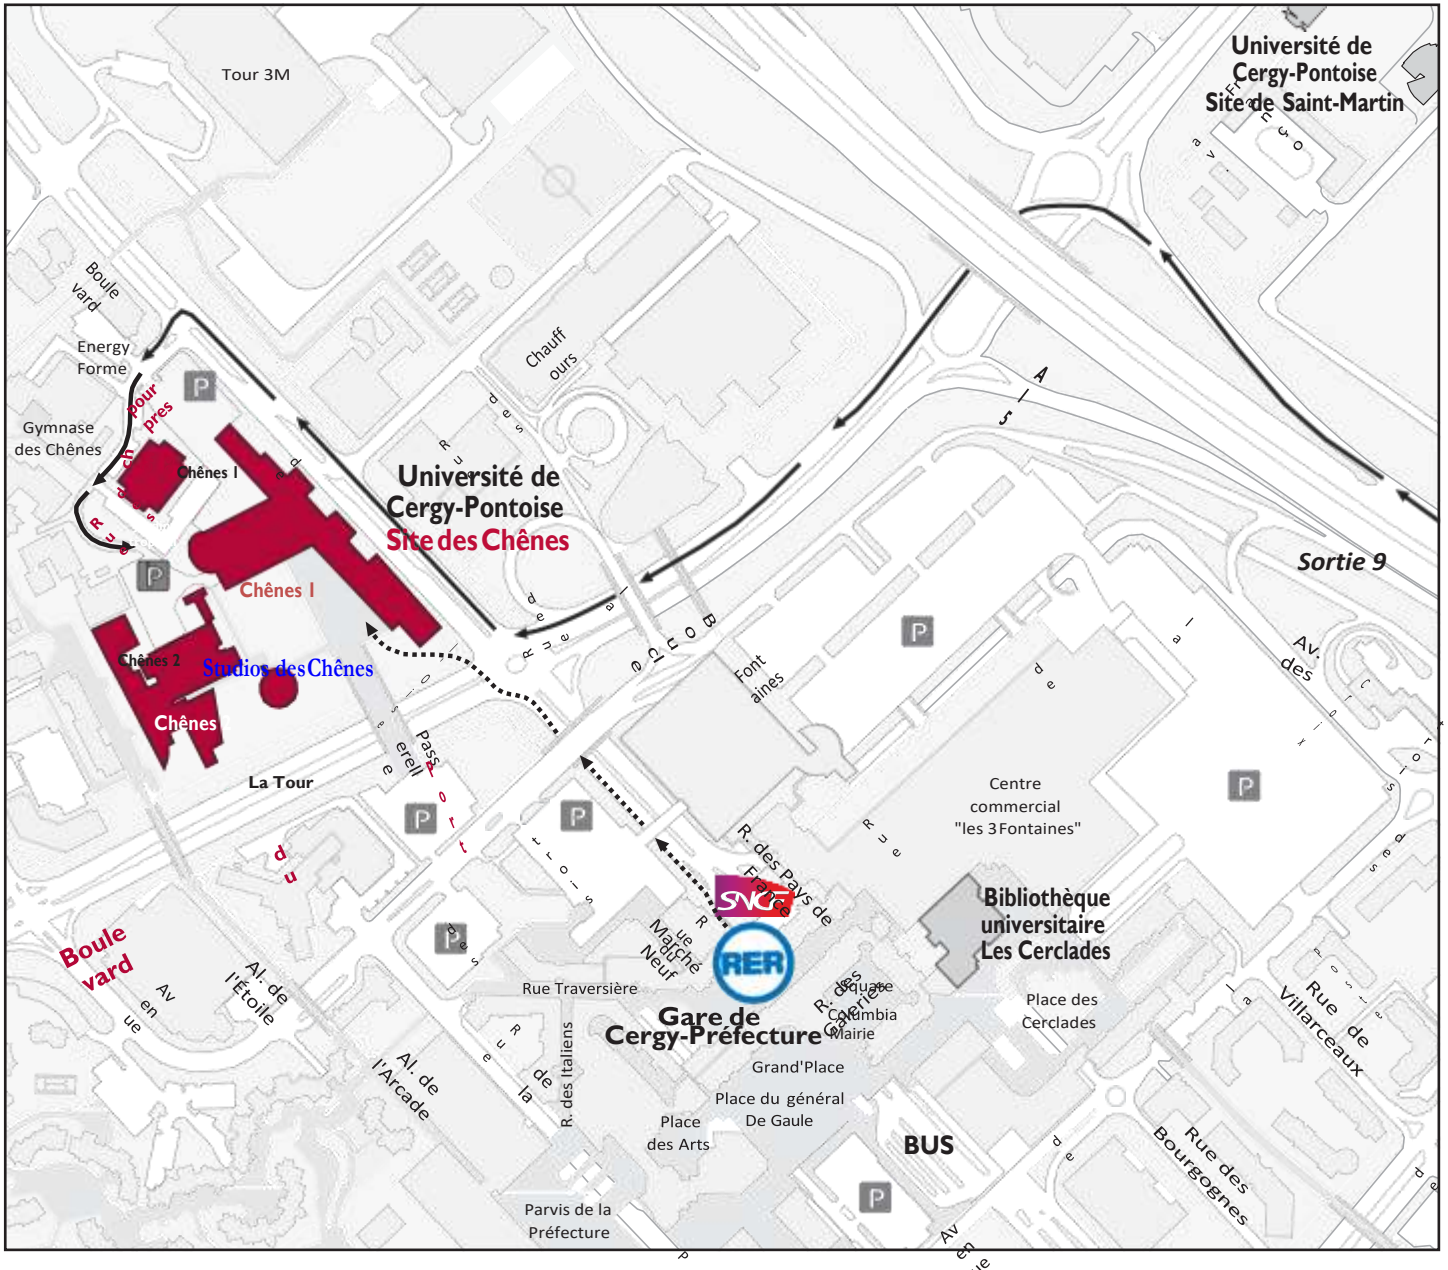

Studios des Chênes

CY Cergy Paris Université

33, boulevard du Port - 95011 Cergy-Pontoise cedex

By car

- From Paris : porte Maillot to La Défense. A86 follow Cergy-Pontoise. A15 to Cergy- Pontoise, exit 9
- From Versailles : N184 to Beauvais exit Cergy-Pontoise.

By RER

- RER A to Cergy-le-haut, stop Cergy-Préfecture.
- RER C stop Pontoise (and take the bus)

By train

From Saint-Lazare or Nanterre-Université, stop Cergy-Préfecture.

By bus

From Pontoise, stop Canrobert, lines 44, 45, 56, 57, stop Cergy-Préfecture.